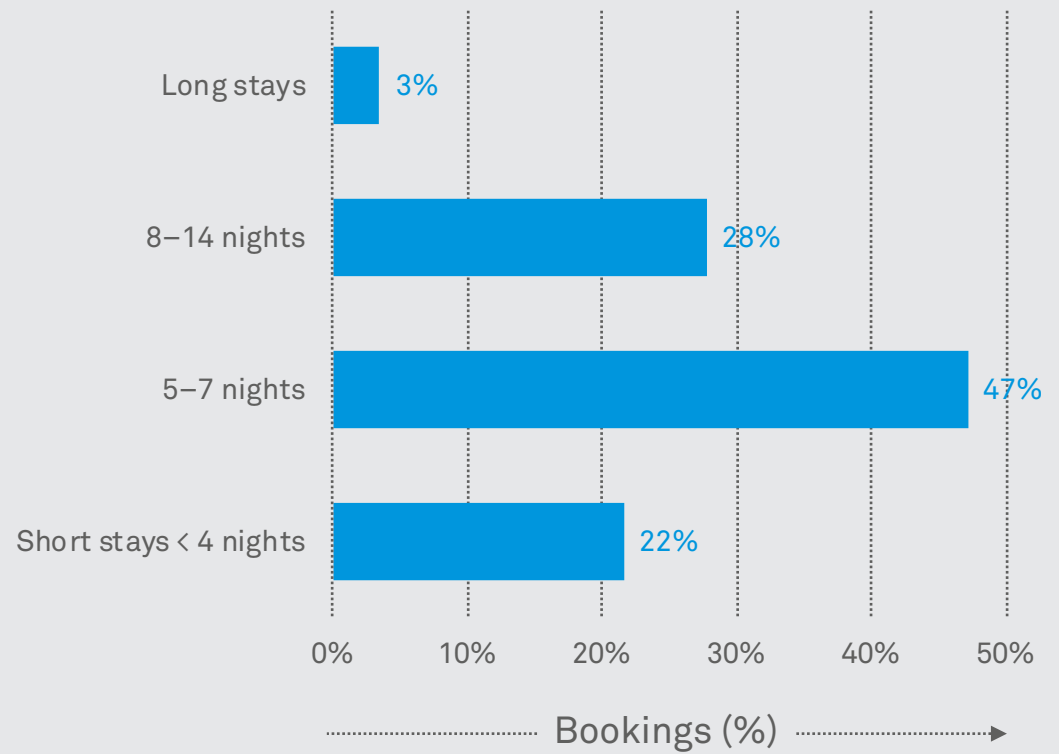

Holiday home report

Worldwide | 2022

Season review

Summer 2022 (1 May – 31 August 2022)

Favourite holiday destinations

Top 5 destination countries

Top 5 destination regions

Travel behaviour

Bookings by star rating

Duration of stays

Forecast coming season

Autumn 2022 (1 September – 31 October 2022)

Favourite holiday destinations

Top 5 destination countries

Top 5 destination regions

Travel behaviour

Bookings by star rating

Duration of stays