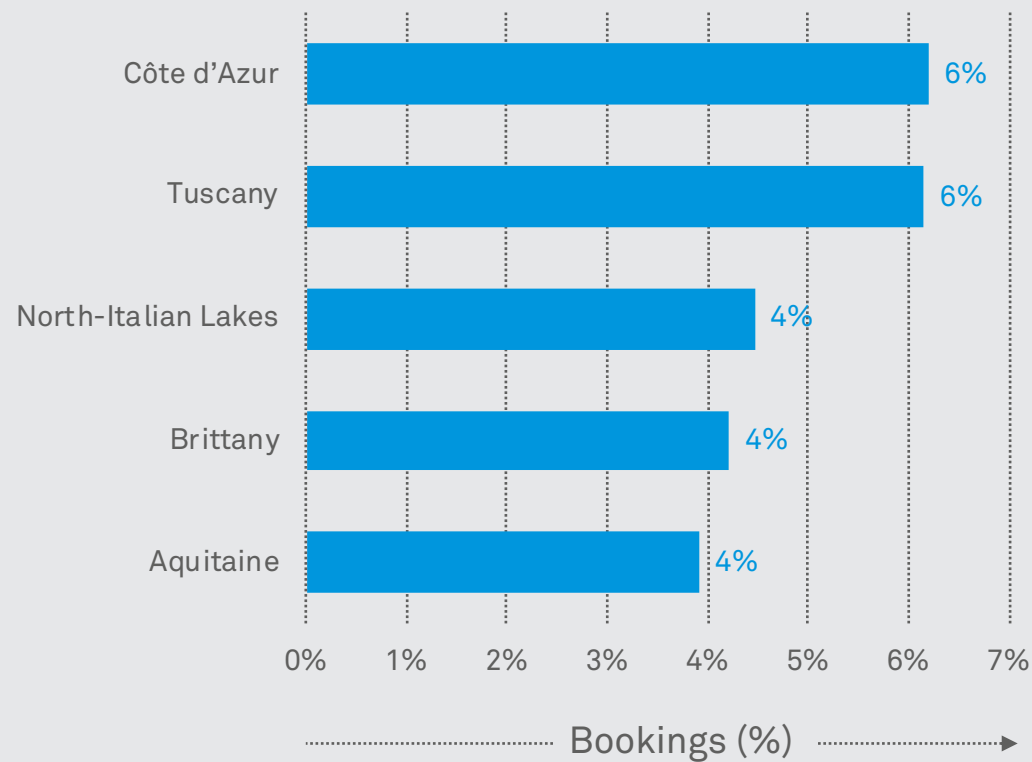

Holiday home report

Worldwide | 2022

Season review

Summer 2022 (1 May – 31 August 2022)

Favourite holiday destinations

Top 5 destination countries

Top 5 destination regions

Travel behaviour

Bookings by star rating

Duration of stays

Forecast coming season

Autumn 2022 (1 September – 31 October 2022)

Favourite holiday destinations

Top 5 destination countries

Top 5 destination regions

Travel behaviour

Bookings by star rating

Duration of stays