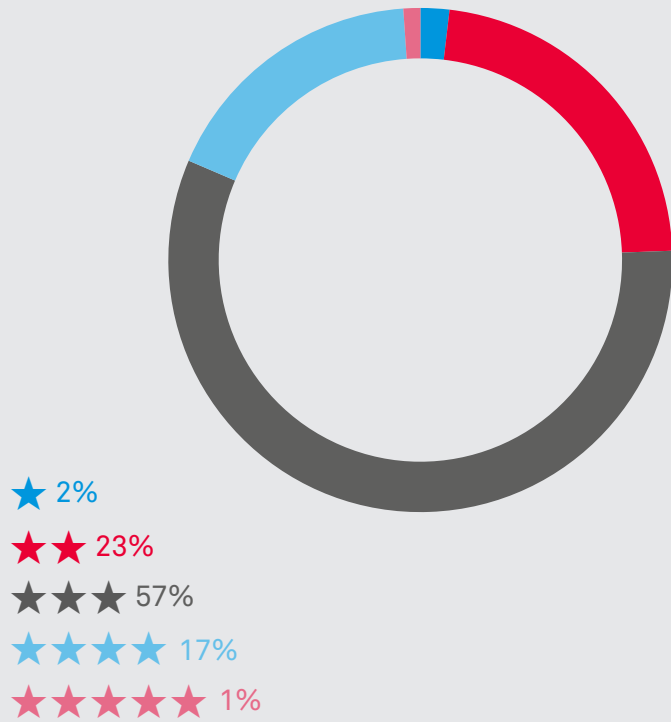

Holiday home report

Worldwide | 2022

Season review

Summer 2022 (1 May – 31 August 2022)

Favourite holiday destinations

Top 5 destination countries

Top 5 destination regions

Travel behaviour

Bookings by star rating

Duration of stays

Forecast coming season

Autumn 2022 (1 September – 31 October 2022)

Favourite holiday destinations

Top 5 destination countries

Top 5 destination regions

Travel behaviour

Bookings by star rating

Duration of stays