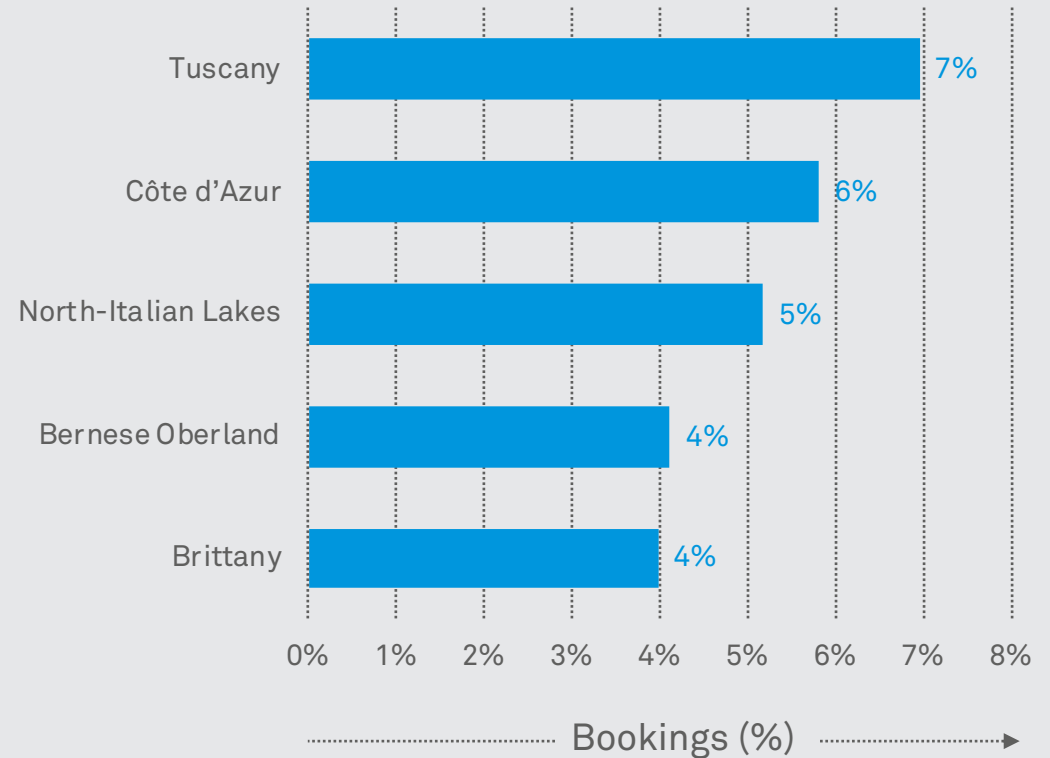

Bookings by star rating

Duration of stays

Forecast coming season

Autumn 2022 (1 September – 31 October 2022)

Favourite holiday destinations

Top 5 destination countries

Top 5 destination regions

Travel behaviour

Bookings by star rating

Duration of stays