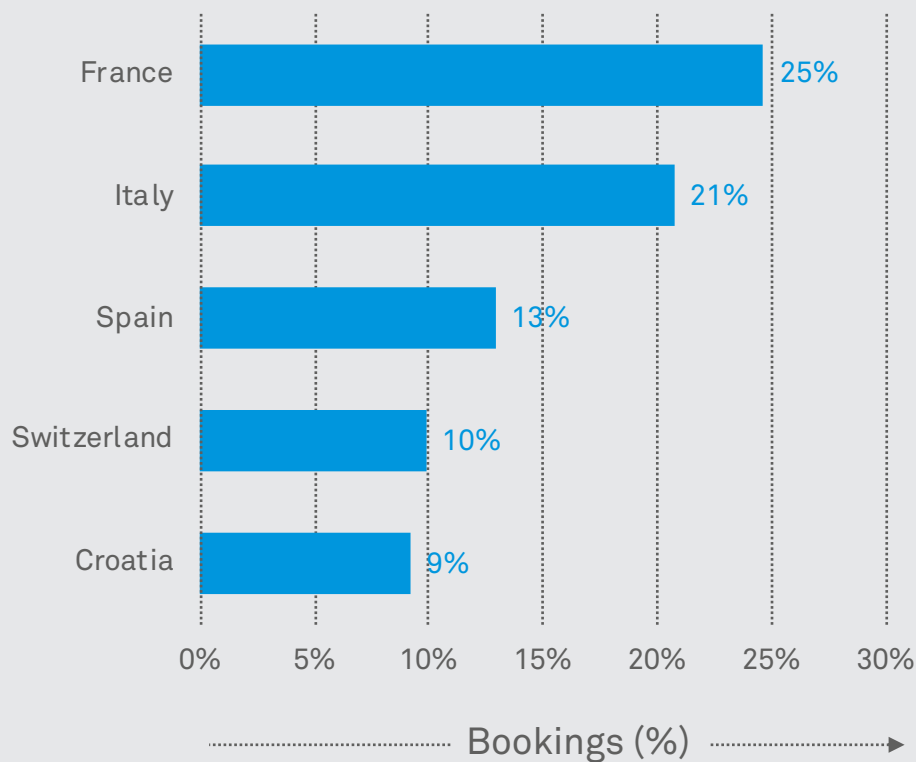

Holiday home report

Worldwide | 2022

Season review

Summer 2022 (1 May – 31 August 2022)

Favourite holiday destinations

Top 5 destination countries

Top 5 destination regions

Travel behaviour

Bookings by star rating

Duration of stays

Forecast coming season

Autumn 2022 (1 September – 31 October 2022)

Favourite holiday destinations

Top 5 destination countries

Top 5 destination regions

Travel behaviour

Bookings by star rating

Duration of stays