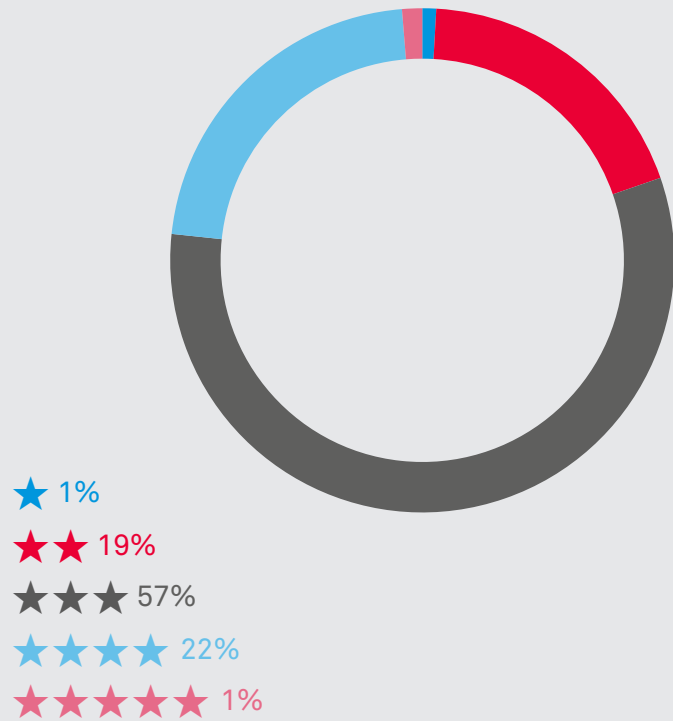

Bookings by star rating

Duration of stays

Forecast coming season

Autumn 2022 (1 September – 31 October 2022)

Favourite holiday destinations

Top 5 destination countries

Top 5 destination regions

Travel behaviour

Bookings by star rating

Duration of stays