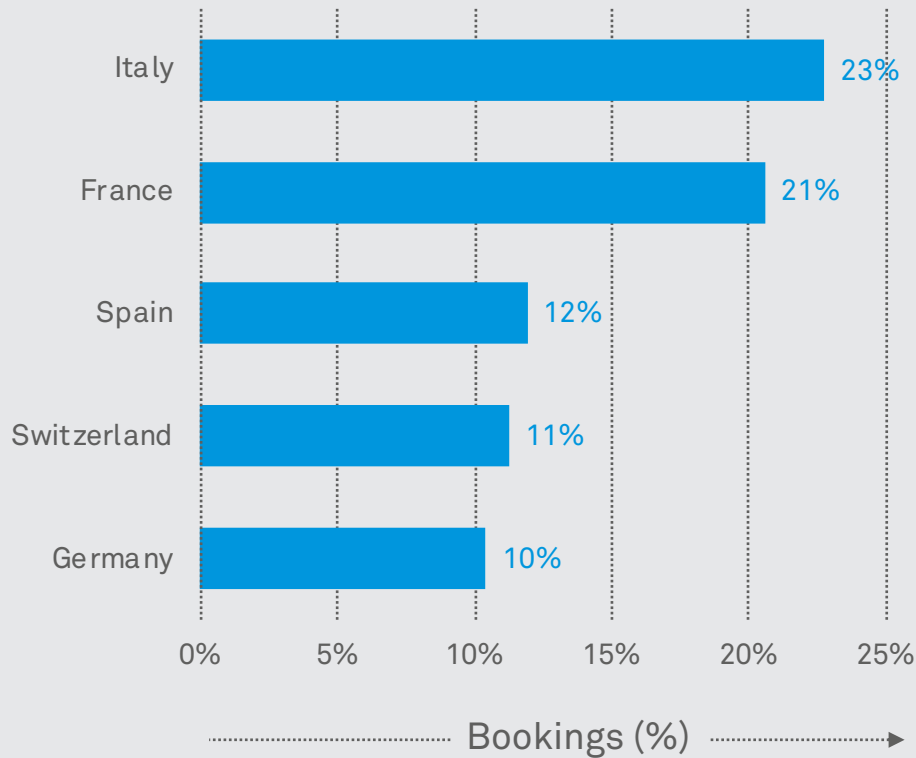

Bookings by star rating

Duration of stays

Forecast coming season

Autumn 2022 (1 September – 31 October 2022)

Favourite holiday destinations

Top 5 destination countries

Top 5 destination regions

Travel behaviour

Bookings by star rating

Duration of stays